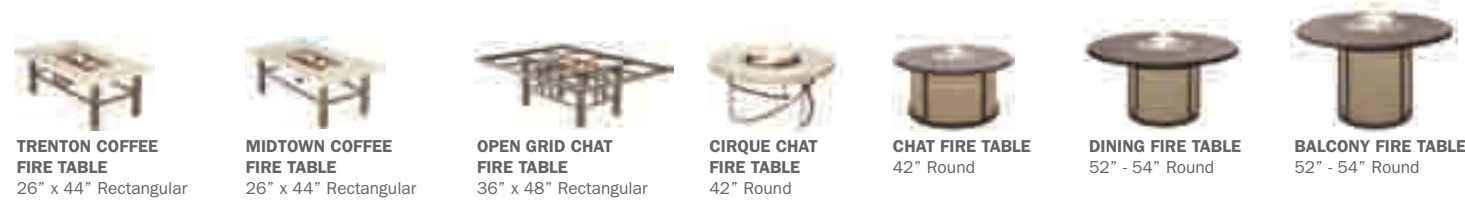

FIRE TABLES | Aluminum