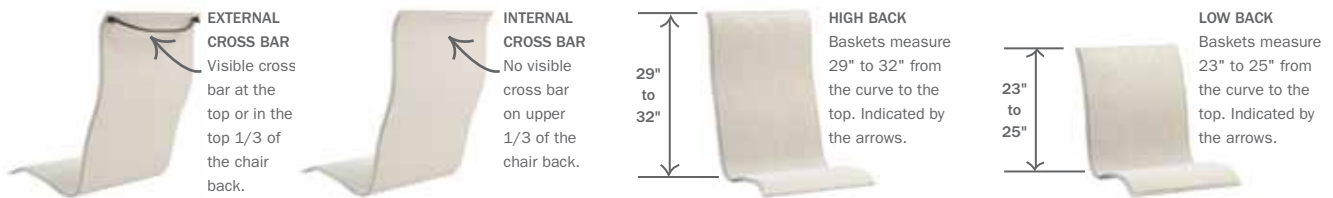

How to Determine Your Sling or Padded Sling Basket

The majority of replacement baskets are low back and high back sling chairs that Homecrest has produced over the years. These chairs utilize four different replacement slings. Here is a quick way to identify replacements needed for these four types of chairs.

- Determine if your chair has an external or internal cross bar and if your chair is a high back sling or a low back sling.

- Select your sling style. **Note:** A sling replacement tool is included with each order.