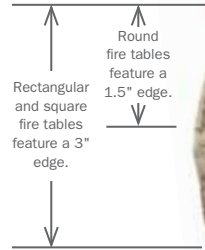

3" NATURAL EDGE PROFILE SHOWN IN DUNE

Note: Each top is individually handcrafted and will vary in color. Colors are representations, refer to an actual sample. For table options including: occasional, dining, café, balcony and bar options check out pages 90-93.