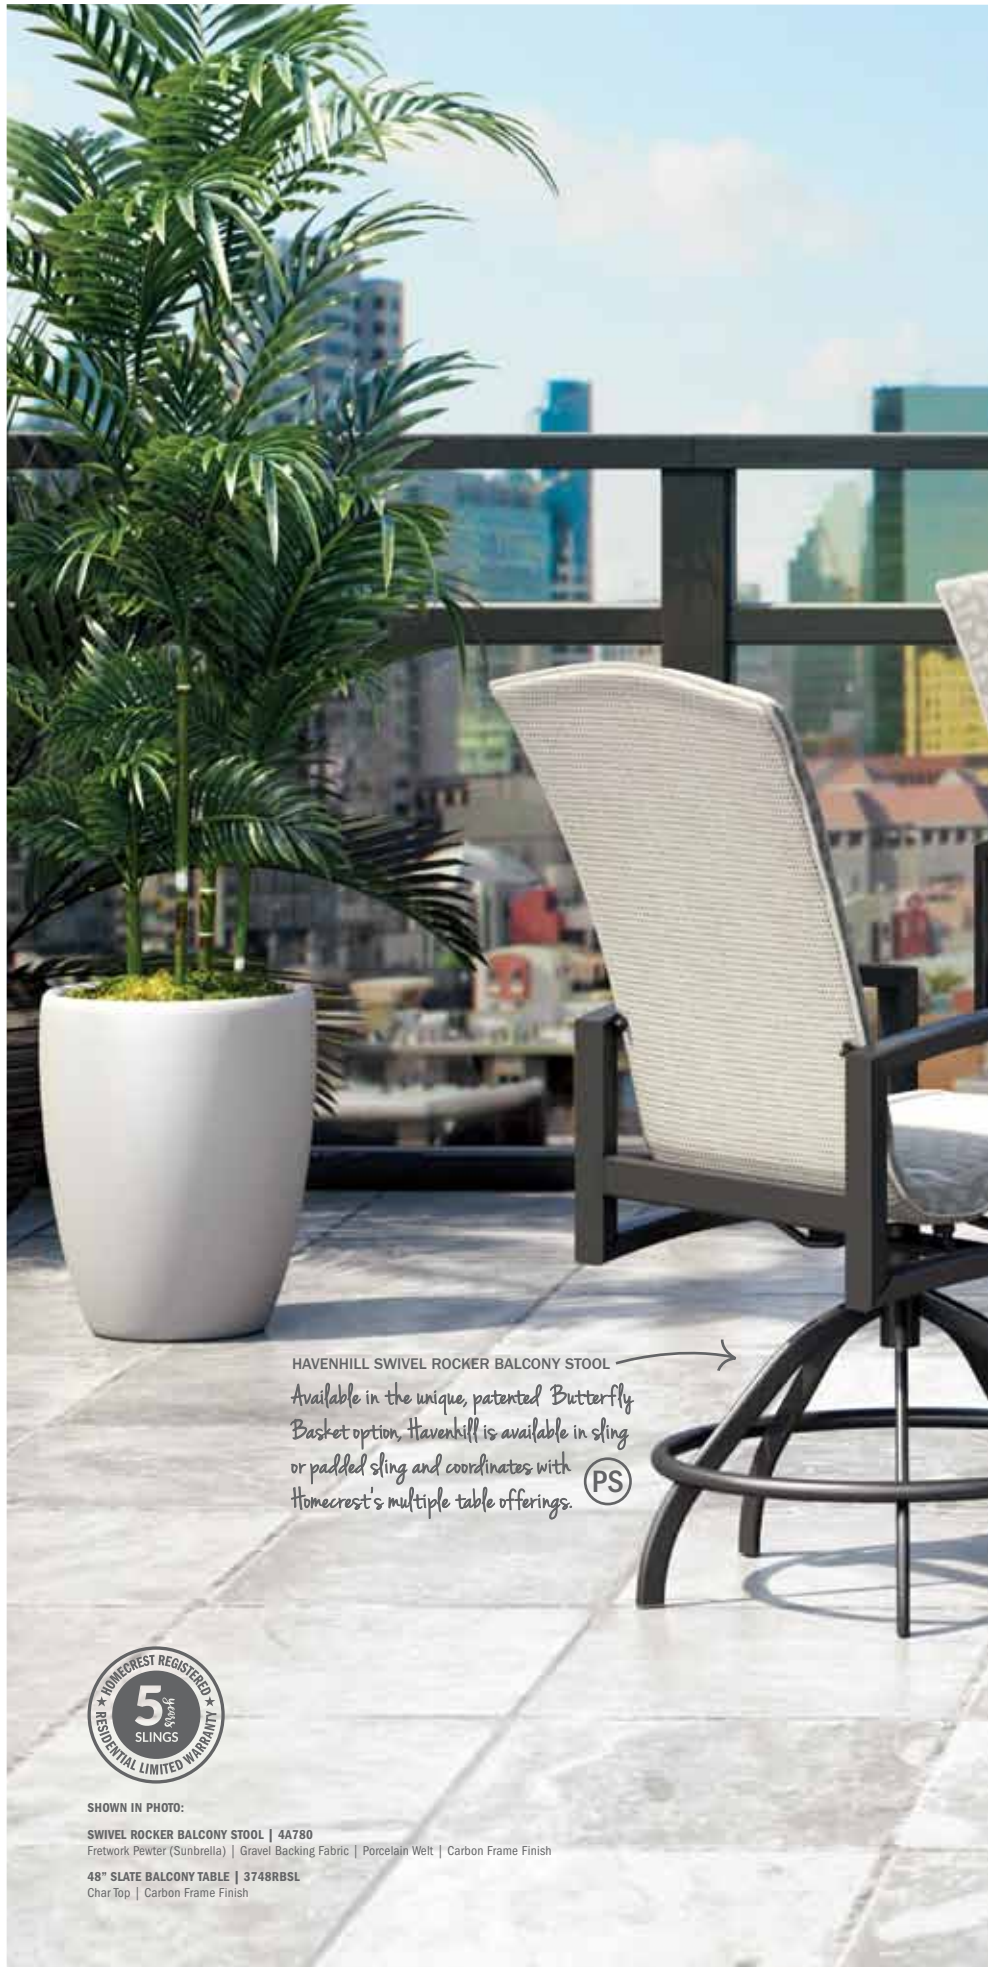

HAVENHILL

SLING & PADDED | ALUMINUM

The Havenhill sling collection features the patented Butterfly Basket®. This uniquely flared and contoured basket offers a mid back height that is sure to provide comfort, style and value. Havenhill is available in sling and padded sling and coordinates with our Havenhill cushion collections.

S 4A379 **PS** 4A479
H: 38" W: 27" D: 29"
Seat Ht: 17.5" Arm Ht: 24"

S 4A900 **PS** 4A910
H: 38" W: 27" D: 29"
Seat Ht: 17.5" Arm Ht: 24"

S 4A780 **PS** 4A790
H: 43" W: 27" D: 29"
Seat Ht: 21" Arm Ht: 30.5"

S 4A480 **PS** 4A490
H: 52" W: 27" D: 29"
Seat Ht: 28" Arm Ht: 37.5"

S 4A301 **PS** 4A201
H: N/A W: 27" L: 78"
Seat Ht: 17.5" Arm Ht: N/A

HAVENHILL SWIVEL ROCKER BALCONY STOOL

Available in the unique, patented Butterfly Basket option, Havenhill is available in sling or padded sling and coordinates with Homecrest's multiple table offerings. **PS**

SWIVEL ROCKER BALCONY STOOL | 4A780
Fretwork Pewter (Sunbrella) | Gravel Backing Fabric | Porcelain Welt | Carbon Frame Finish
48" SLATE BALCONY TABLE | 3748RBSL
Char Top | Carbon Frame Finish