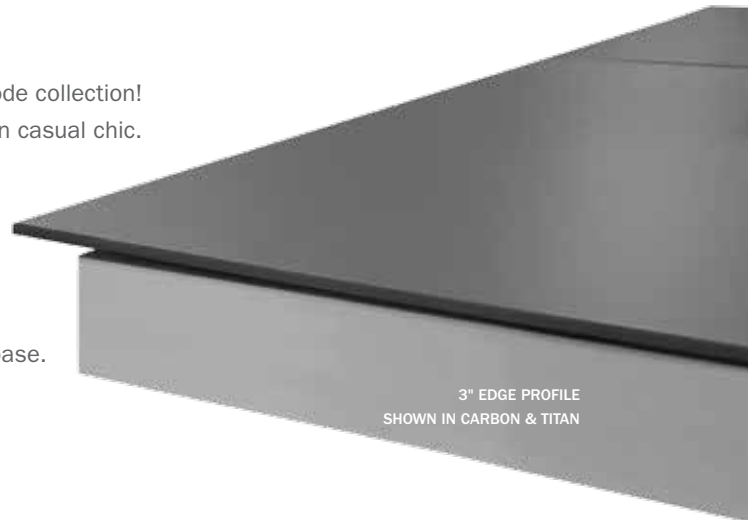

MODE ALUMINUM

Add an element of sophistication to your outdoor space with Homecrest's Mode collection! With clean lines and contemporary inspiration, Mode sets the new standard in casual chic. Mode features a floating aluminum rectangular top and a sleek appearance that brings an elegant style to your outdoor space. Customize your Mode table, and select from a wide variety of heights and sizes to complement your outdoor seating. The aluminum top panels that float over the base frame are available in all frame finishes. Duo-Tone your Mode table or fire pit by selecting one color for the top panels and a coordinating color for the base.