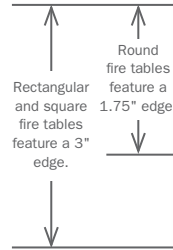

TIMBER FIRE TABLES NATURAL SERIES

Cast from beautiful reclaimed wood tables, our popular Timber collection is on-trend and timeless. Using the same technology we use in all Natural Series tables, we are able to achieve a look that is marvelously realistic while retaining the outstanding outdoor performance characteristics you expect from Homecrest. Warm up fireside with these gorgeous fire tables. Available in a variety of authentic colors that coordinate with your outdoor living space.

AVAILABLE TOP COLORS

Note: Each top is individually handcrafted and will vary in color. Colors are representations, refer to an actual sample. For table options including: occasional, dining, café, balcony and bar options check out pages 122-125.

PRODUCT FEATURE

Every Homecrest fire table features easy propane access, a removable key valve for flame control, and a standard burner riser to keep the table surface cool. We also offer glass guards, which are recommended for use in windy conditions to contain the flame.