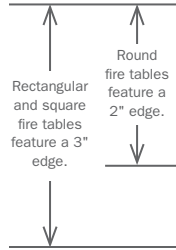

AVAILABLE TOP COLORS

71 - PEBBLE

74 - BOULDER

72 - MIDNIGHT

Note: Each top is individually handcrafted and will vary in color. Colors are representations, refer to an actual sample. For table options including: occasional, dining, café, balcony and bar options check out pages 114-117.