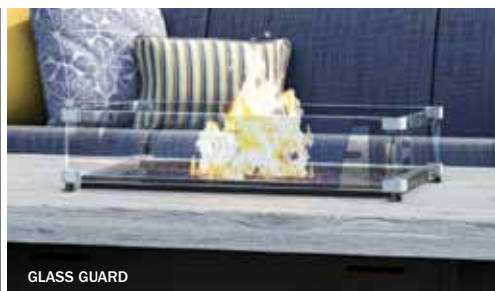

PRODUCT FEATURE

Every Homecrest fire table features easy propane access, a removable key valve for flame control, and a standard burner riser to keep the table surface cool. We also offer glass guards, which are recommended for use in windy conditions to contain the flame.