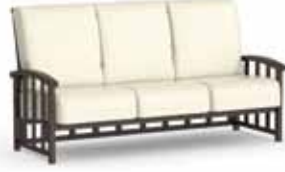

SOFA

C 1643A

H: 42" W: 76.5" D: 35"
Seat Ht: 18" Arm Ht: 24"

C 1612A

H: 16.5" W: 27" D: 27.5"
Seat Ht: 16" Arm Ht: N/A