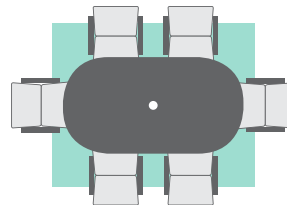

SELECTING FOR AN OUTDOOR DINING SPACE

Whether its dining, café, balcony or bar, below are a few popular configurations for outdoor enjoyment.

5-PIECE DINING SET:
Seats four.
Four dining chairs
and a 42" dining table.
Ideal rug size: 6 ft x 9 ft
Ideal umbrella size: 9 ft

6-PIECE DINING SET:
Seats five.
Five dining chairs
and a 54" dining table.
Ideal rug size: 9 ft
Ideal umbrella size: 9 ft

7-PIECE DINING SET:
Seats six.
Six dining chairs
and a 42" x 82" dining table.
Ideal rug size: 8 ft x 10 ft
Ideal umbrella size: 11 ft