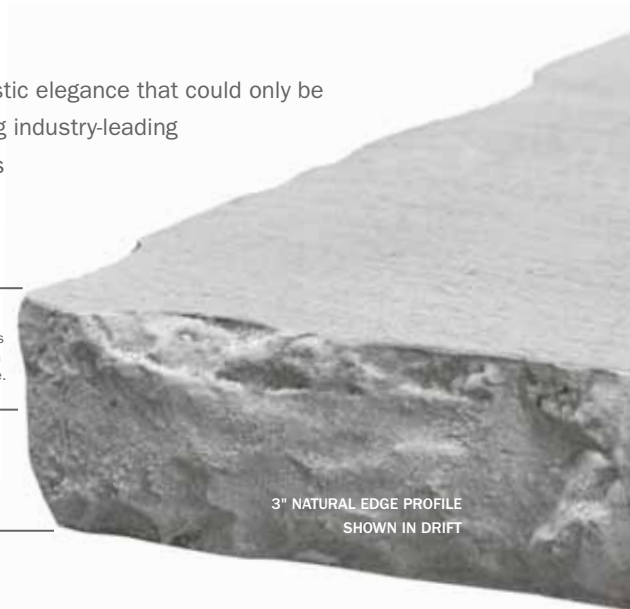

Note: Each top is individually handcrafted and will vary in color. Colors are representations, refer to an actual sample. For table options including: occasional, dining, café, balcony and bar options check out pages 106-109.