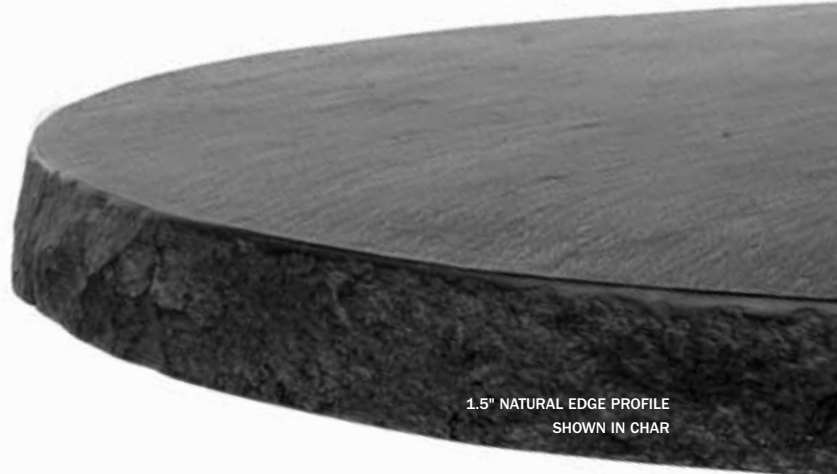

1.5" NATURAL EDGE PROFILE
SHOWN IN CHAR

Note: Each top is individually handcrafted and will vary in color. Colors are representations, refer to an actual sample.
For fire table options including: coffee, chat, dining and balcony options check out pages 110-111.

SIDE, END & ADJUSTABLE TABLES

Note: If top and base model #'s are present, use BOTH numbers when ordering. If only one model # is present, it's a complete unit. Features a 1.5" natural edge profile.

Designer Tip: Pair deep seating pieces with these Slate tables.

Note: The height listed is the height of the complete table. Heights may vary by up to 1/4".

●	24" ROUND (no Hole)	TOP & BASE: 3724RSL					
●	24" ROUND (no Hole)		TOP & BASE: 3723RSL				
■	24" SQUARE TOP (no Hole)			TOP: C2424SSL BASE: 1122B	TOP: C2424SSL BASE: 5724B	TOP: C2424SSL BASE: 5723B	
■	24" x 30" RECTANGLE TOP (no Hole)			TOP: C2430XSL BASE: 1122B	TOP: C2430XSL BASE: 5724B	TOP: C2430XSL BASE: 5723B	
●	30" ROUND TOP (no Hole)						TOP: C0030RSL BASE: 1330B
■	30" SQUARE TOP (no Hole)				TOP: C3030SSL BASE: 5724B	TOP: C3030SSL BASE: 5723B	

COFFEE TABLES

Note: If top and base model #'s are present, use BOTH numbers when ordering. If only one model # is present, it's a complete unit. Features a 1.5" natural edge profile.

Designer Tip: Pair deep seating pieces with these Slate tables.

Note: The height listed is the height of the complete table. Heights may vary by up to 1/4".

■	26" x 44" RECTANGLE TOP (no Hole)	TOP: C2644XSL BASE: 5744B	TOP: C2644XSL BASE: 5743B
■	30" x 48" RECTANGLE TOP (no Hole)	TOP: C3048XSL BASE: 5744B	TOP: C3048XSL BASE: 5743B

Note: Use our lift kit (KIT175) to raise the 37XX series base on all Natural Series dining tables an additional 1.75" in height, changing the table height from 27.5" (dining height) to 29.25" (café height).