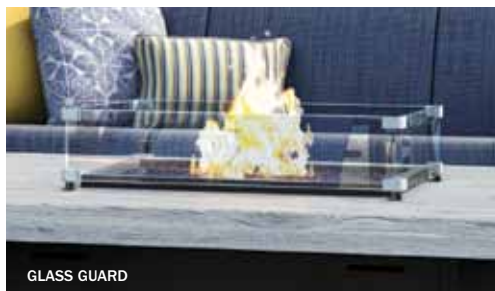

PRODUCT FEATURE

Every Homecrest fire table features easy propane access, a removable key valve for flame control, and a standard burner riser to keep the table surface cool. We also offer glass guards, which are recommended for use in windy conditions to contain the flame.