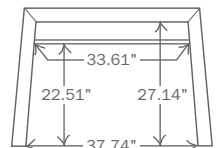

PRODUCT FEATURE

The dimensions between the legs on the end of the Maddox tables are shown on the right. Homecrest's Maddox and Eden planks are manufactured from high quality recycled HDPE (High Density Polyethylene) to create long-lasting recycled plastic lumber. HDPE is a low-maintenance, environmentally-friendly product and features a textured surface that doesn't rot or splinter, doesn't require paint or stain and is resistant to termites, fungus, salt and oils. Maddox and Eden are available in three color ways, with color consistency throughout the cross section.