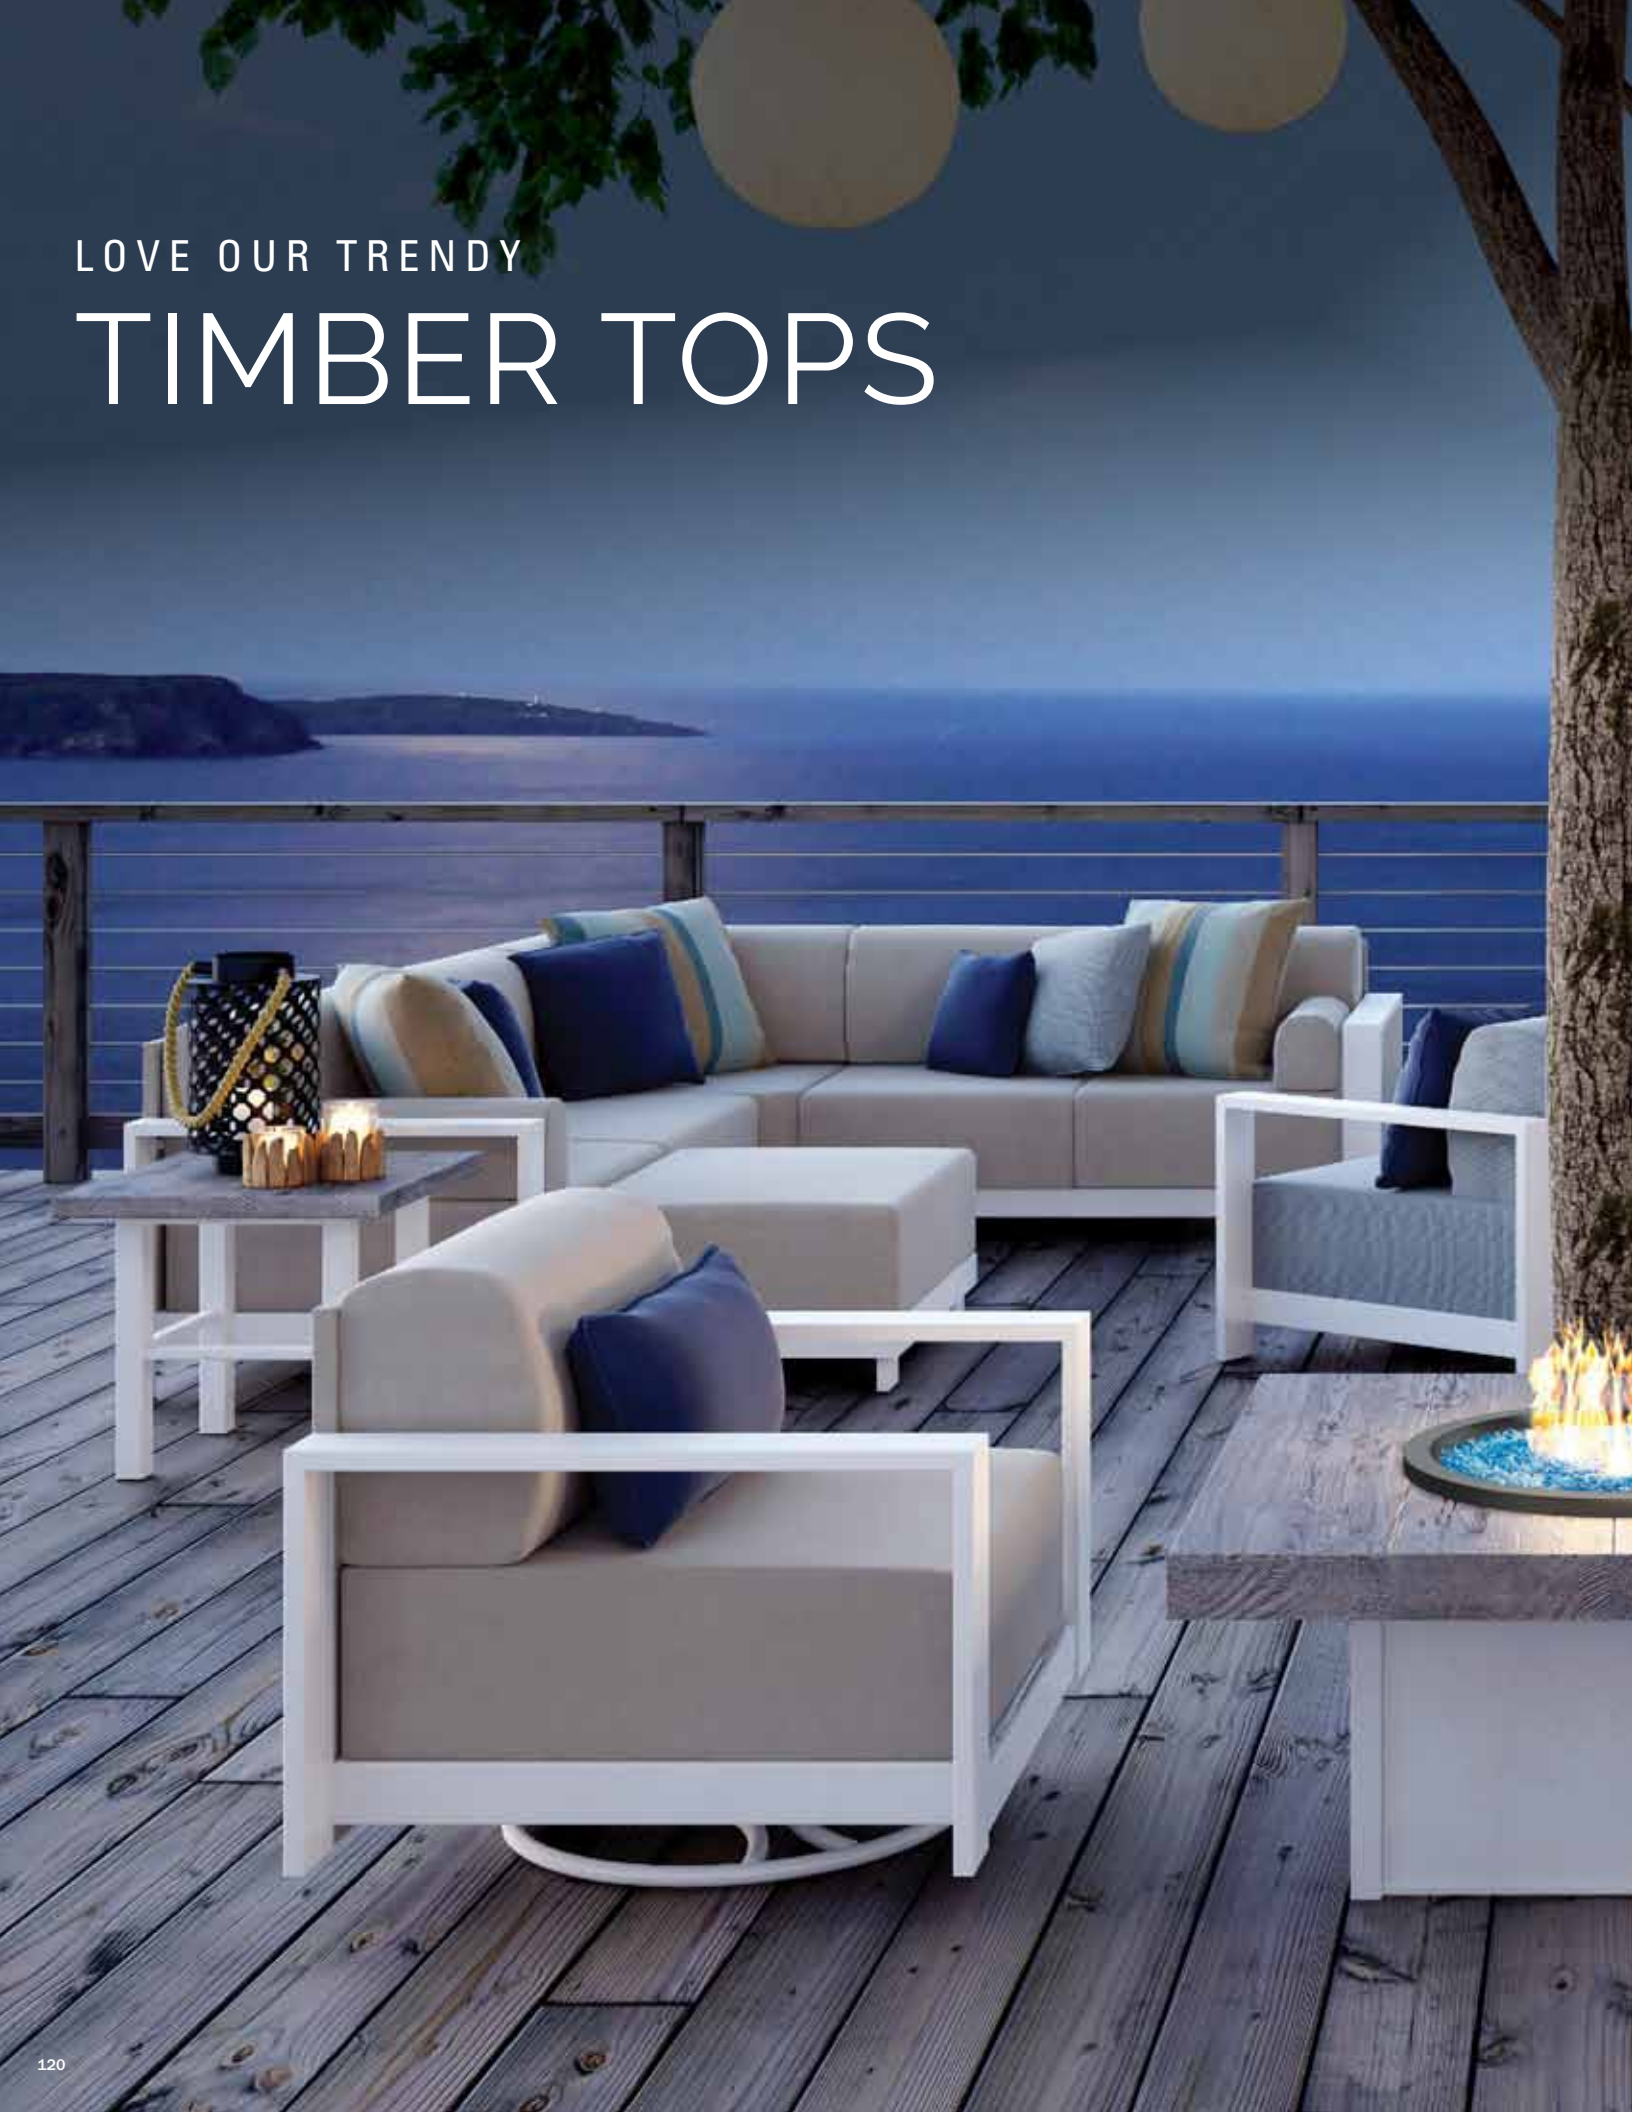

18 - CARIBBEAN BLUE
006122 - Reflective

LOVE OUR TRENDY

TIMBER TOPS

SHOWN IN PHOTO:

GRACE SWIVEL CHAT CHAIR | 10991
Echo Ash (Sunbrella) | Glacier Frame Finish

12" x 22" KIDNEY PILLOW | 01222
Spectrum Indigo (Sunbrella) | Glacier Frame Finish