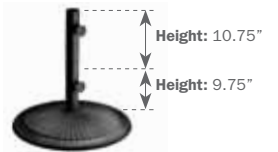

U UB8120 - Auto Tilt

A: 11'
B: 105"
C: 35"
D: 76"

SPUN ALUMINUM BASE

00090
H: 6.5" W: 19" D: 19"

CAST IRON BASE

00091 - 45 lbs
H: 20.5" W: 24" D: 24"

A - Diameter of the umbrella when opened.

B - Height of the umbrella from the bottom of the pole to the top of the umbrella canopy.