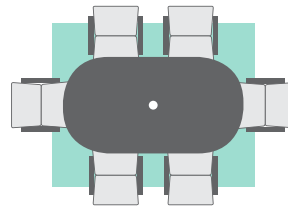

ELEMENTS & TIMBER COLLECTION

ALLURE & MODE COLLECTIONS

SELECTING FOR AN OUTDOOR DINING SPACE

Whether its dining, café, balcony or bar, below are a few popular configurations for outdoor enjoyment.

5-PIECE DINING SET:
Seats four.
Four dining chairs
and a 42" dining table.
Ideal rug size: 6 ft x 9 ft
Ideal umbrella size: 9 ft

6-PIECE DINING SET:
Seats five.
Five dining chairs
and a 54" dining table.
Ideal rug size: 9 ft
Ideal umbrella size: 9 ft

7-PIECE DINING SET:
Seats six.
Six dining chairs
and a 42" x 82" dining table.
Ideal rug size: 8 ft x 10 ft
Ideal umbrella size: 11 ft

9-PIECE CAFÉ SET:
Seats eight.
Eight café chairs
and a 44" x 110" café table.
Ideal rug size: 10 ft x 14 ft

5-PIECE DINING SET:
Seats four.
Four dining chairs
and a 54" dining fire table.
Ideal rug size: 9 ft