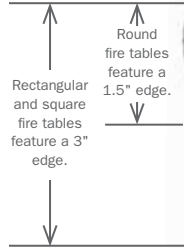

Note: Each top is individually handcrafted and will vary in color. Colors are representations, refer to an actual sample. For table options including: occasional, dining, café, balcony and bar options check out pages 106-109.