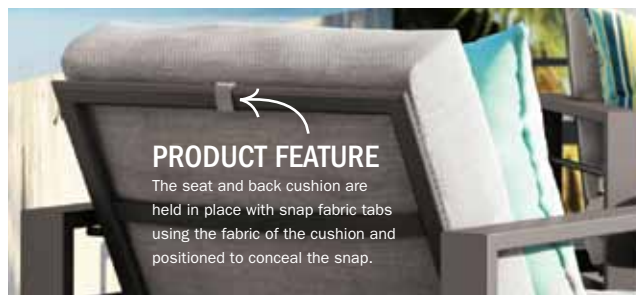

PRODUCT FEATURE

The seat and back cushion are held in place with snap fabric tabs using the fabric of the cushion and positioned to conceal the snap.

Available in: C Cushion

This piece qualifies for Quick Ship. See page 5 for frame and fabric options.

Luxe Outdoor
CUSHIONS