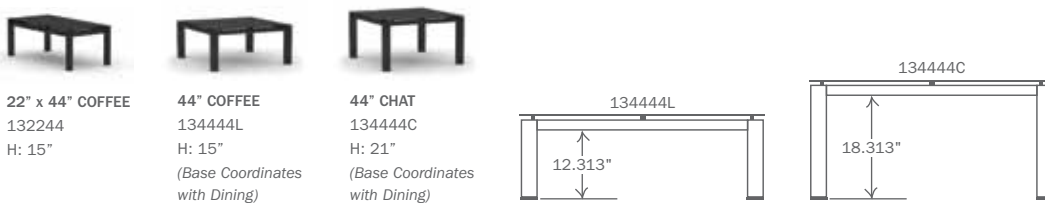

DINING TABLES Model #'s include both top and base. Features a 3" edge profile.

CAFÉ TABLES Model #'s include both top and base. Features a 3" edge profile.

FIRE PITS | AURORA BASE & ACCESSORIES Features a 3" edge profile.