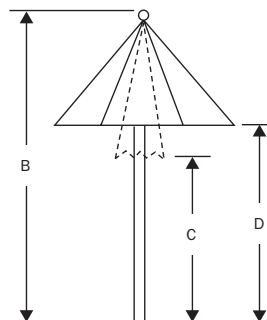

U UB8120 - Auto Tilt

A: 11'
B: 105"
C: 35"
D: 76"

SPUN ALUMINUM BASE

00090
H: 6.5" W: 19" D: 19"

CAST IRON BASE

00091 - 45 lbs
H: 20.5" W: 24" D: 24"

A - Diameter of the umbrella when opened.

B - Height of the umbrella from the bottom of the pole to the top of the umbrella canopy.