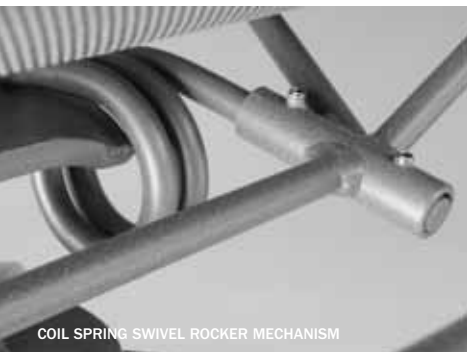

COIL SPRING SWIVEL ROCKER MECHANISM

SLING CHAIR ASSEMBLY

ALUMINUM INTERNAL SIDE RAILS

OUR OUTDOOR FURNITURE COMPONENTS

Homecrest components, like our domestic custom aluminum extrusions, floor glides, internal side rails and swivel rocker mechanisms, are all integral components of the Homecrest product line.