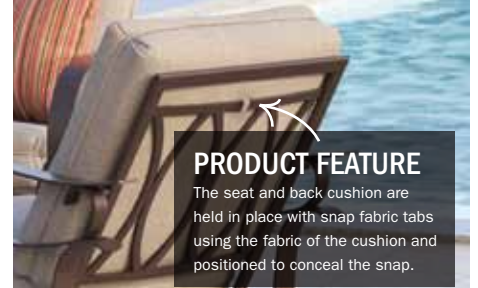

C 2M41A

H: 43" W: 29.5" D: 35"
Seat Ht: 19" Arm Ht: 25"

C 2M42A

H: 34" W: 55" D: 31"
Seat Ht: 18" Arm Ht: 24"

C 2M44A

H: 35" W: 55" D: 35"
Seat Ht: 19" Arm Ht: 25"

C 2M43A

H: 34" W: 79.5" D: 31"
Seat Ht: 18" Arm Ht: 24"

C 2M46A

H: 35" W: 79.5" D: 35"
Seat Ht: 19" Arm Ht: 25"

C 2M30A

H: 43.5" W: 26.5" L: 77"
Seat Ht: 18.5" Arm Ht: 24"

C 2M12A

H: 18.5" W: 27.5" D: 22.5"
Seat Ht: 18.5" Arm Ht: N/A

Luxe Outdoor CUSHIONS

Available in: C Cushion

PRODUCT FEATURE

The seat and back cushion are held in place with snap fabric tabs using the fabric of the cushion and positioned to conceal the snap.