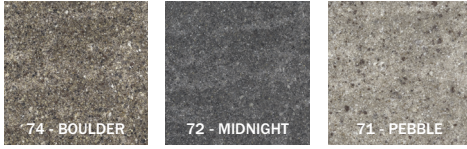

Dining  
Aluminum Base  
H: 27.5"

Dining/Café  
Aluminum Base  
H: 27.5"

●	<b>24" ROUND</b> (no Hole)	Top + Base: <b>3724RSH</b>	Top + Base: <b>3723RSH</b>						
●	<b>42" ROUND</b> (with Hole)			Top + Base: <b>3742RDSH</b>					
●	<b>42" ROUND</b> (no Hole)			Top + Base: <b>3742RDSHNU</b>					
■	<b>42" SQUARE</b> (with Hole)			Top + Base: <b>3742SDSH</b>	Top + Base: <b>2542SDSH</b>				
■	<b>42" SQUARE</b> (no Hole)			Top + Base: <b>3742SDSHNU</b>	Top + Base: <b>2542SDSHNU</b>				
■	<b>42" x 62" RECTANGLE</b> (with Hole)						Top + Base: <b>254262DSH</b>	Top + Base: <b>374262DSH</b>	
●	<b>42" x 72" OVAL</b> (with Hole)					Top + Base: <b>374272DSH</b>			
■	<b>42" x 82" RECTANGLE</b> (with Hole)						Top + Base: <b>254282DSH</b>	Top + Base: <b>374282DSH</b>	
●	<b>44" x 84" OVAL</b> (with Hole)					Top + Base: <b>374484DSH</b>			
●	<b>48" ROUND</b> (with Hole)			Top + Base: <b>3748RDSH</b>					
+	<b>LIFT KIT</b> (Convert Dining to Café Height)	N/A	N/A	<b>KIT175</b> (Adds 1.75" in Height)	<b>KIT175</b> (Adds 1.75" in Height)	N/A	<b>KIT175</b> (Adds 1.75" in Height)	N/A	<b>KIT175</b> (Adds 1.75" in Height)

**Note:** The Natural Series 37XX dining table base (27.5" in height) is designed to easily convert to a café table base (29.25" in height) by adding a Lift Kit (KIT175). Simply attach the hardware to the base frame for an additional 1.75" in height. The Lift Kit can be removed to convert the café table base back to a dining table base. Lift Kits are available in all finishes.

## AVAILABLE TOP COLORS