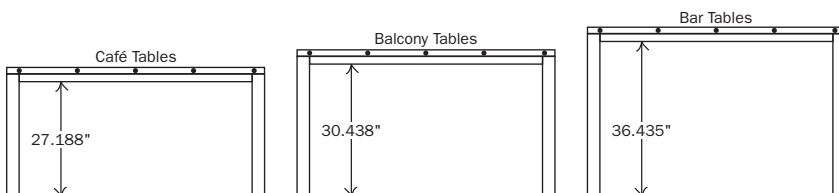

COMPLETE TABLES | BENCHES, CAFÉ, BALCONY, + BAR

Note: These complete table units only require one model number when ordering. Height listed is the complete table height and can vary up to 1/4". Table tops feature a 3.5" edge profile.

Café Bench
Aluminum Base
H: 19"

Balcony Bench
Aluminum Base
H: 23"

Bar Bench/Sofa Table
Aluminum Base
H: 29"

Café
Aluminum Base
H: 30"

 15.5" x 48" RECTANGLE (no Hole)	Top + Base: 261948	Top + Base: 262348	Top + Base: 262948	
 35.5" x 60" RECTANGLE (no Hole)				Top + Base: 263060
 35.5" x 110" RECTANGLE (no Hole)				