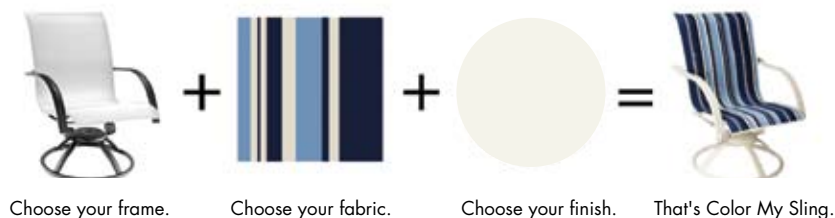

Color My Sling®

What is Color My Sling®?

Color My Sling is a patented tri-sling application that allows more fabric options for sling seating styles than ever before. Now you don't have to choose between fashion and function you can have both. Color My Sling ensures the durability and ease of maintenance you would expect from a sling, while offering more choices in fabrics. Choose from a variety of soft wovens, textures, colors and patterns to create a style that works in your outdoor living space. This proprietary technology is available on Homecrest's most popular sling collections from Swivel Rockers to the High Back Dining Chairs.