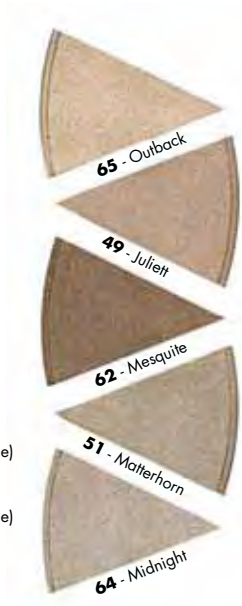

44" x 84" Oval - H4484OFG (With hole)

65 - Outback

49 - Juliett

62 - Mesquite

51 - Matterhorn

64 - Midnight