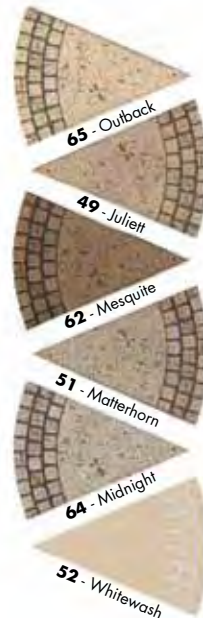

44" x 84" Oval - H4484OTS (With hole)
Base Options: 1778B Dining

65 - Outback

49 - Juliett

62 - Mesquite

51 - Matterhorn

64 - Midnight

52 - Whitewash