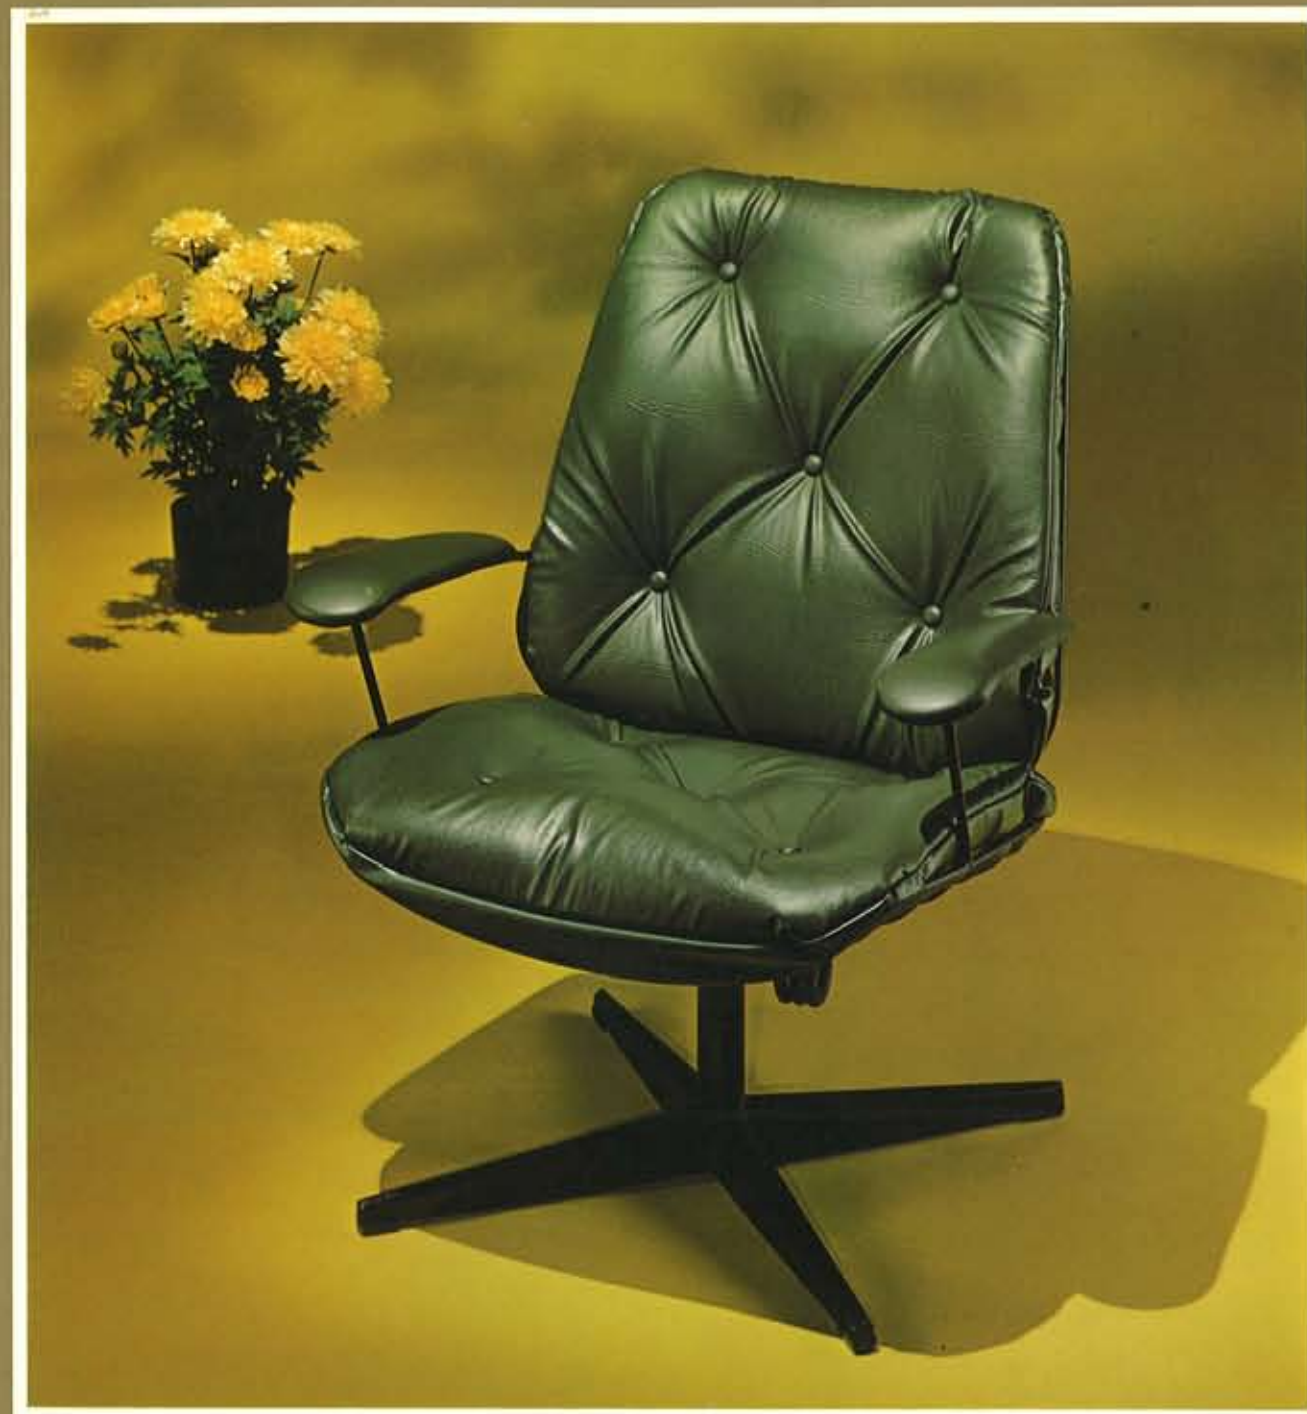

Homecrest's newest swivel rocker

Introducing the new Model 28 swivel rocker for your seating pleasure. Sized and formed for maximum comfort in a minimum of space, this new swivel rocker will be especially popular with budget minded buyers.

Removable cushions are tufted and generously filled with polyurethane foam and upholstered in fabrics or expanded vinyls. The welded steel back and seat frame are contoured to provide hour after hour of seating comfort. The new swivel rocker pedestal base has a moulded nylon swivel.

MODEL 28 SWIVEL ROCKER. Overall width 27½", height 32½". Seat width 22½", depth 18½", height 17½". Shipped KD at 35 lbs.