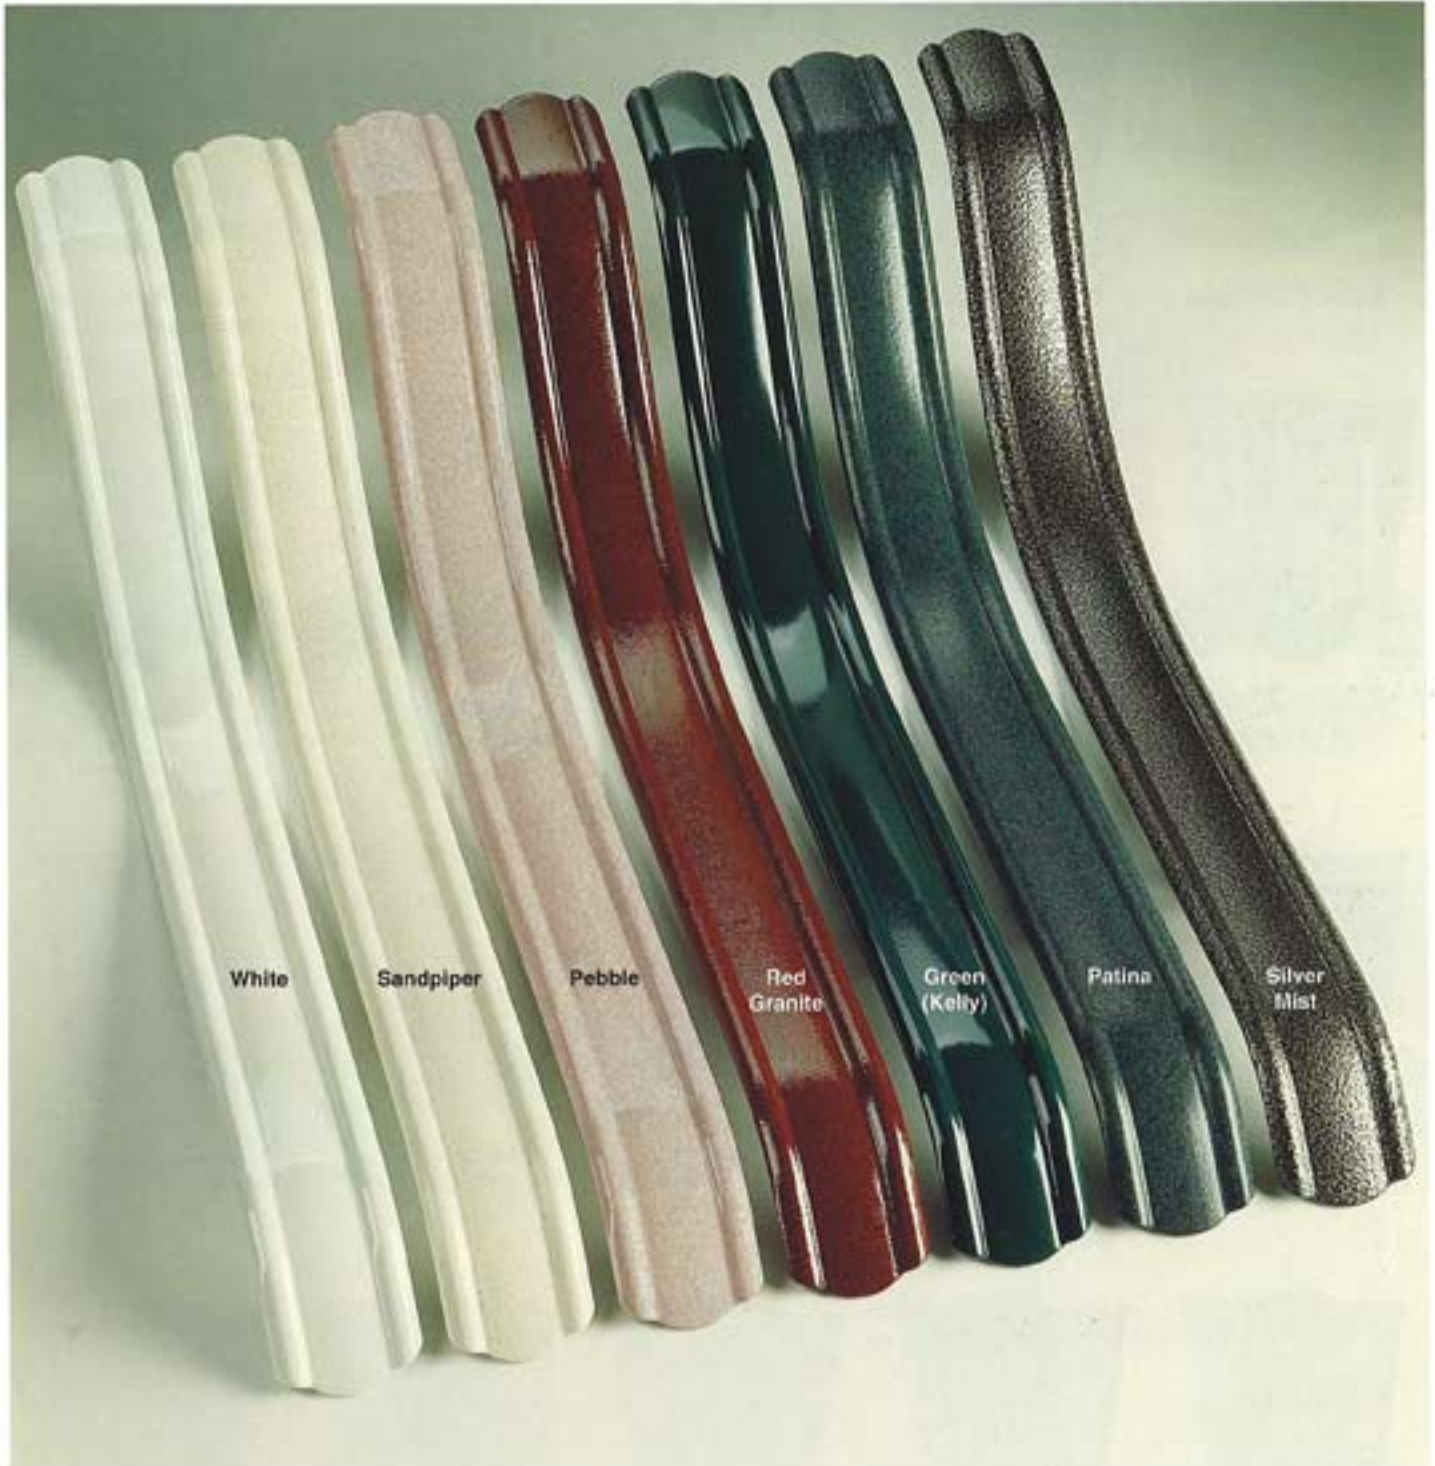

Frame Finishes

SPECS.

PLEASE REFER TO ACTUAL FRAME FINISHES FOR ACCURATE COLOR.