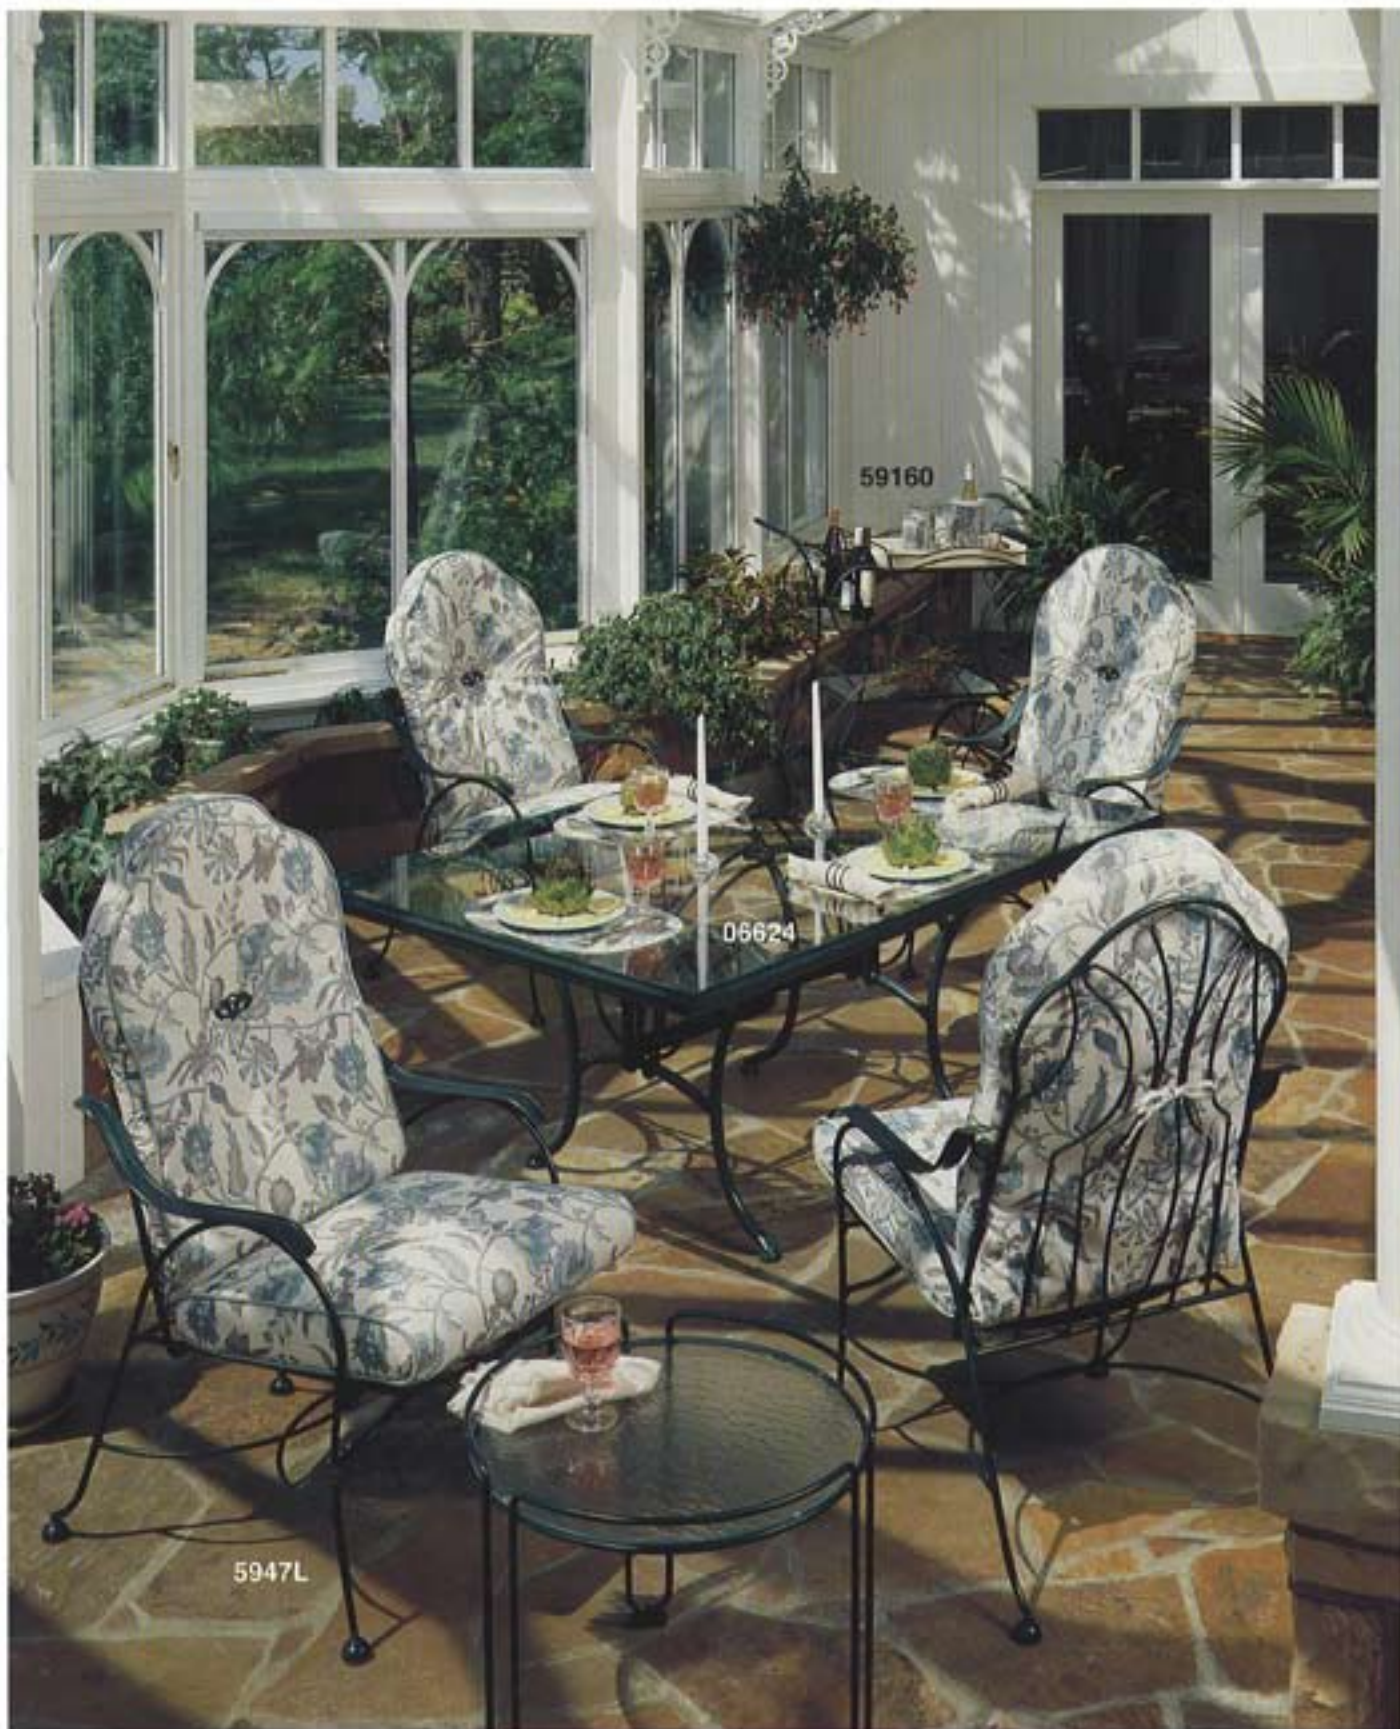

WROUGHT IRON

Liberty Garden