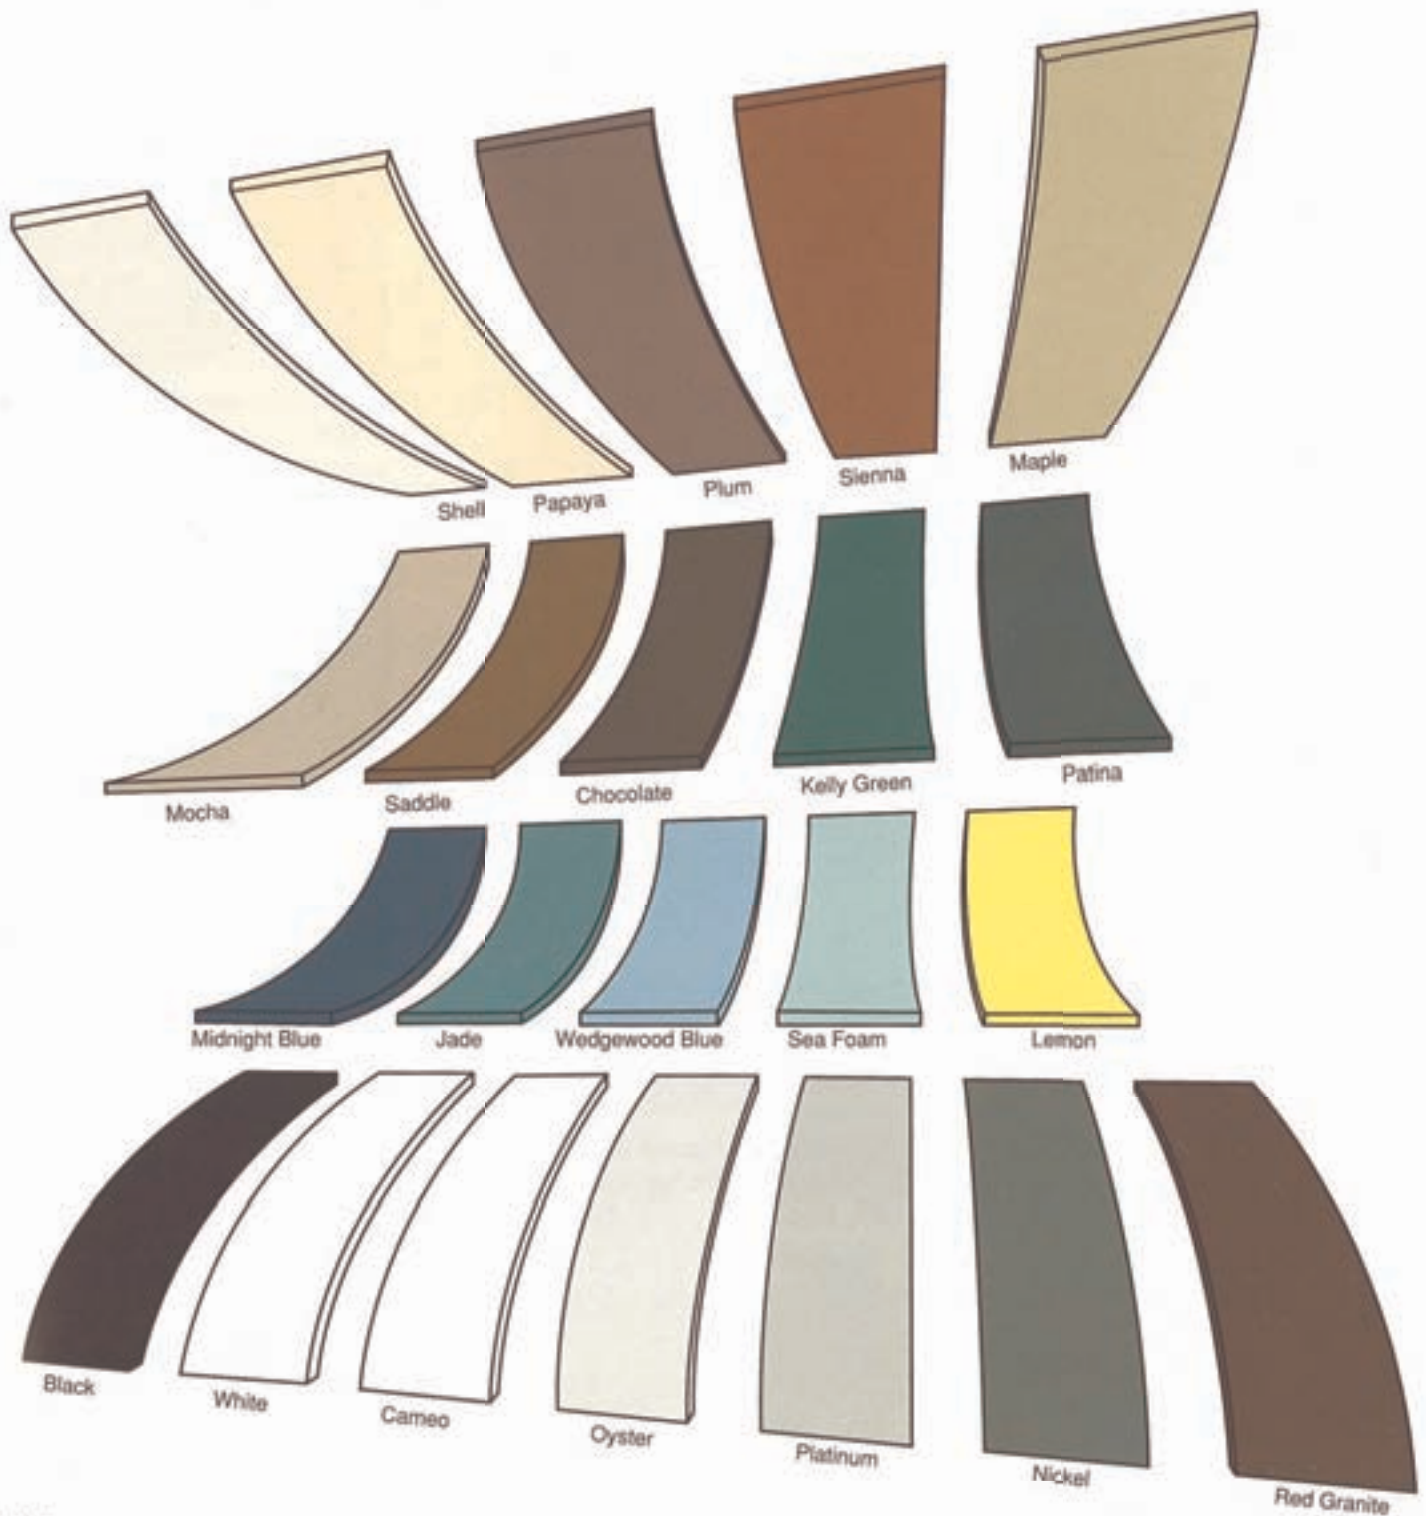

## Price Group 5

PLEASE REFER TO ACTUAL FABRICS FOR ACCURATE COLOR.

4CB

Woodland Stripe/Mocha

5A

Eden/Sandpiper  
Harvest/Red Granite  
Vineyard/Nickel

5A

Empire/Kelly

# VINYL STRAP SELECTIONS

PLEASE REFER TO ACTUAL STRAP SAMPLES FOR ACCURATE COLOR.