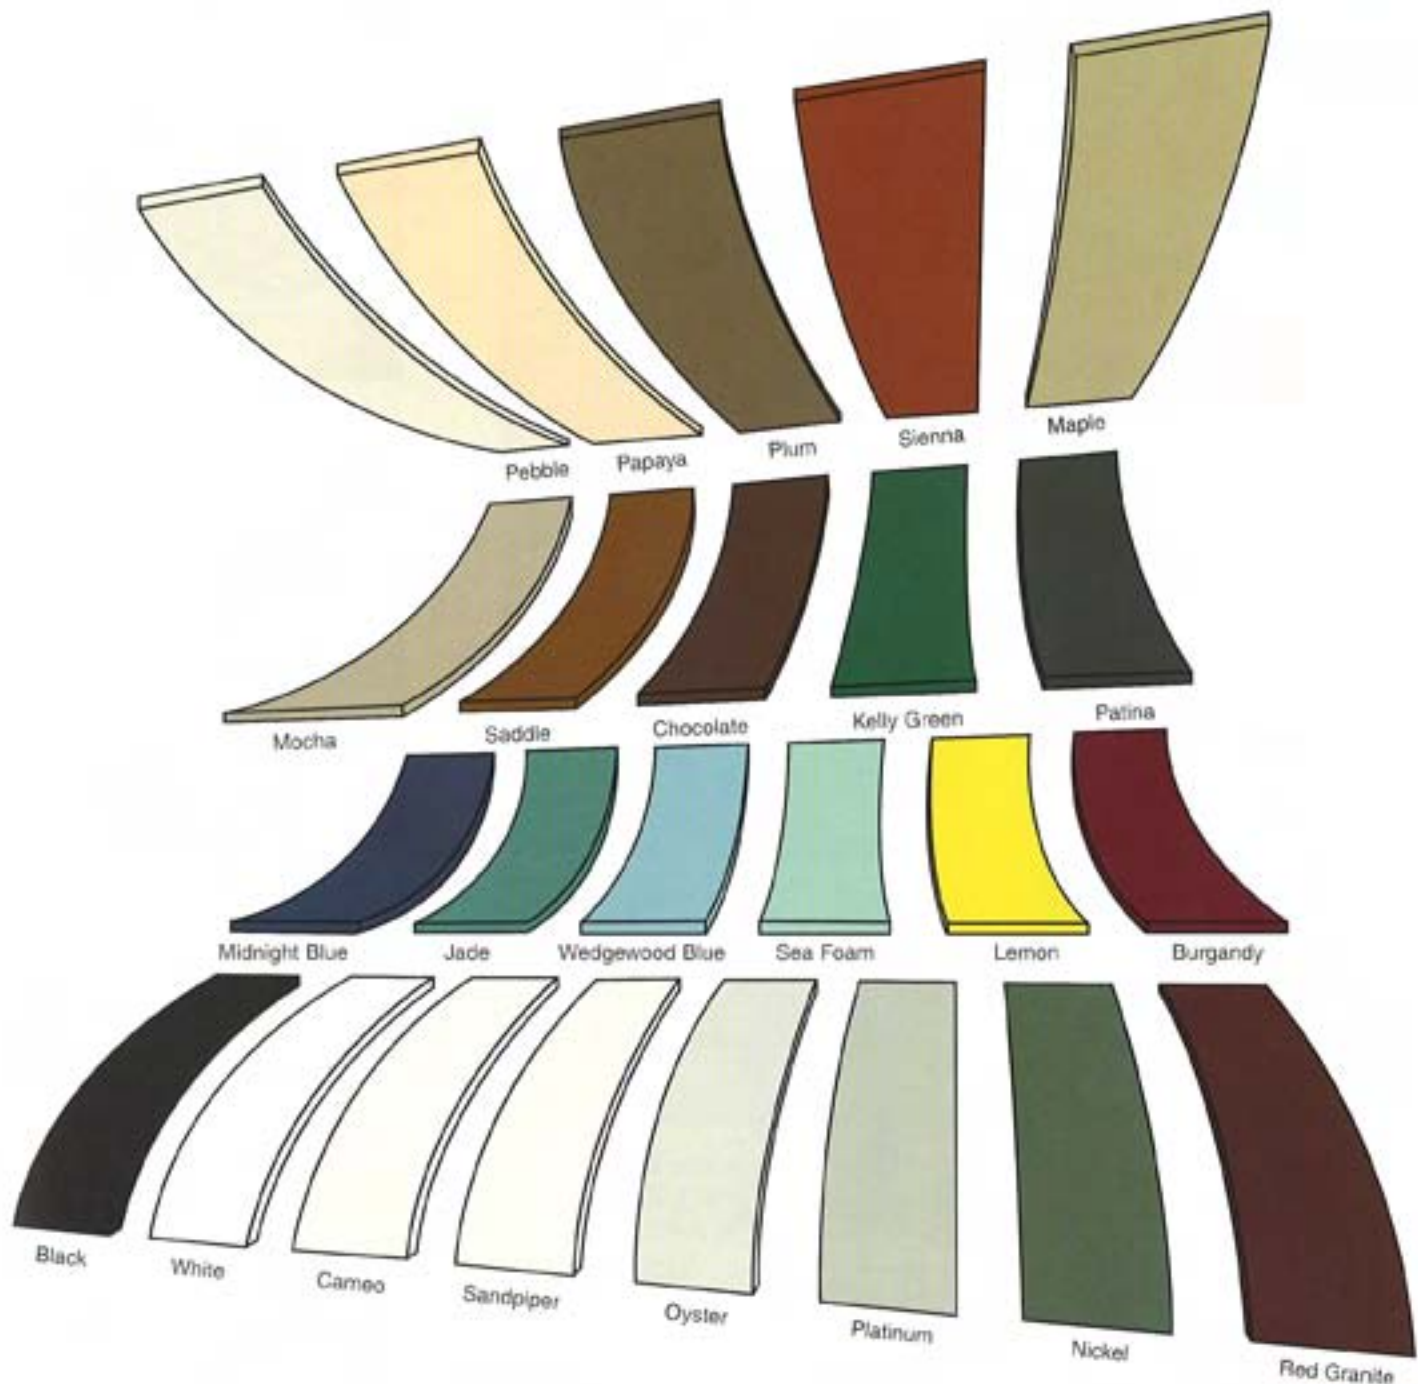

Vinyl Strap Selections

OPTIONS

PLEASE REFER TO ACTUAL STRAP SAMPLES FOR ACCURATE COLOR.

Maintenance

Periodic cleaning with a mild solution of warm water and dish detergent is all that is needed to keep strap looking bright and shiny. Cleaning agents containing petroleum base ingredients should be avoided. Suntan lotion, insect sprays, and chemical solvents are harmful to the surface of this material, and should be removed immediately with detergent. Cold weather will not harm strap, provided reasonable care is exercised in handling furniture. However, impact blows in temperatures below 20 F. may cause fracturing. The vinyl does contain a mildew inhibitor which is effective for approximately 18 months. After that, mildew can be prevented by a number of products available in local hardware stores or supermarkets.