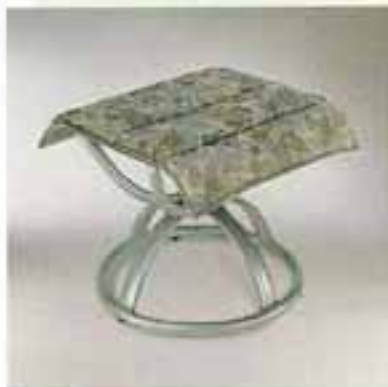

Bar Stool 2A240

Swivel Bar Stool 2A260

Ratchet-Back Chaise 2A400

High-Back Loveseat Glider 2A449 (pictured)  
Standard Back Loveseat Glider 2A440 (New)

**NEW**

A standard back version is available  
for Dining Chair, Swivel Rocker  
and Loveseat Glider.

## Holly Hill Padded Sling

NEW

Ottoman 2A130

High-Back Dining Chair 2A479

High-Back Swivel-Rocker 2A910

Bar Stool 2A250

Swivel Bar Stool 2A270

High-Back Loveseat Glider 2A459