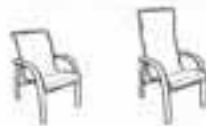

3J370/3J379 Std-Bk/Hi-Bk Dining Chair
W:24.875" H:33.75/41.75" SH:17" D:30.75"
W:63cm H:88/106cm SH:43cm D:78cm