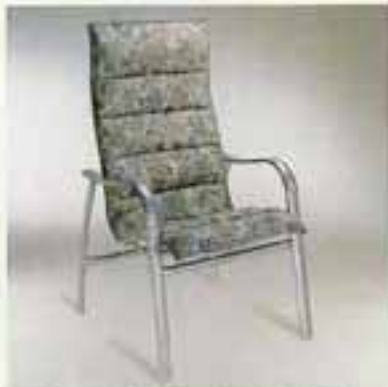

High-Back Dining Chair 2A479