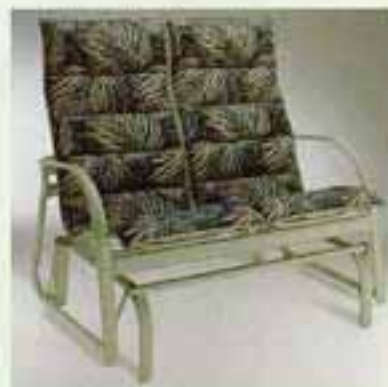

## Florida Padded Sling

NEW

Ottoman 3J130

High-Back Dining Chair 3J479

High-Back Swivel-Rocker 3J910

Bar Stool 3J250

Swivel Bar Stool 3J270

High-Back Loveseat Glider 3J459

Self-Adjusting Chaise 3J200

**Fabric:** Plantation  
**Finish:** Cashmere

**Opposite Page:**  
Swivel Bar Stool 3J270  
Bar Stool 3J250  
Bar Table 01425  
Umbrella 00841  
Umbrella Base 00090

Florida

Ottoman 2F120 (pictured)  
Ottoman 2F12W (full cushion)