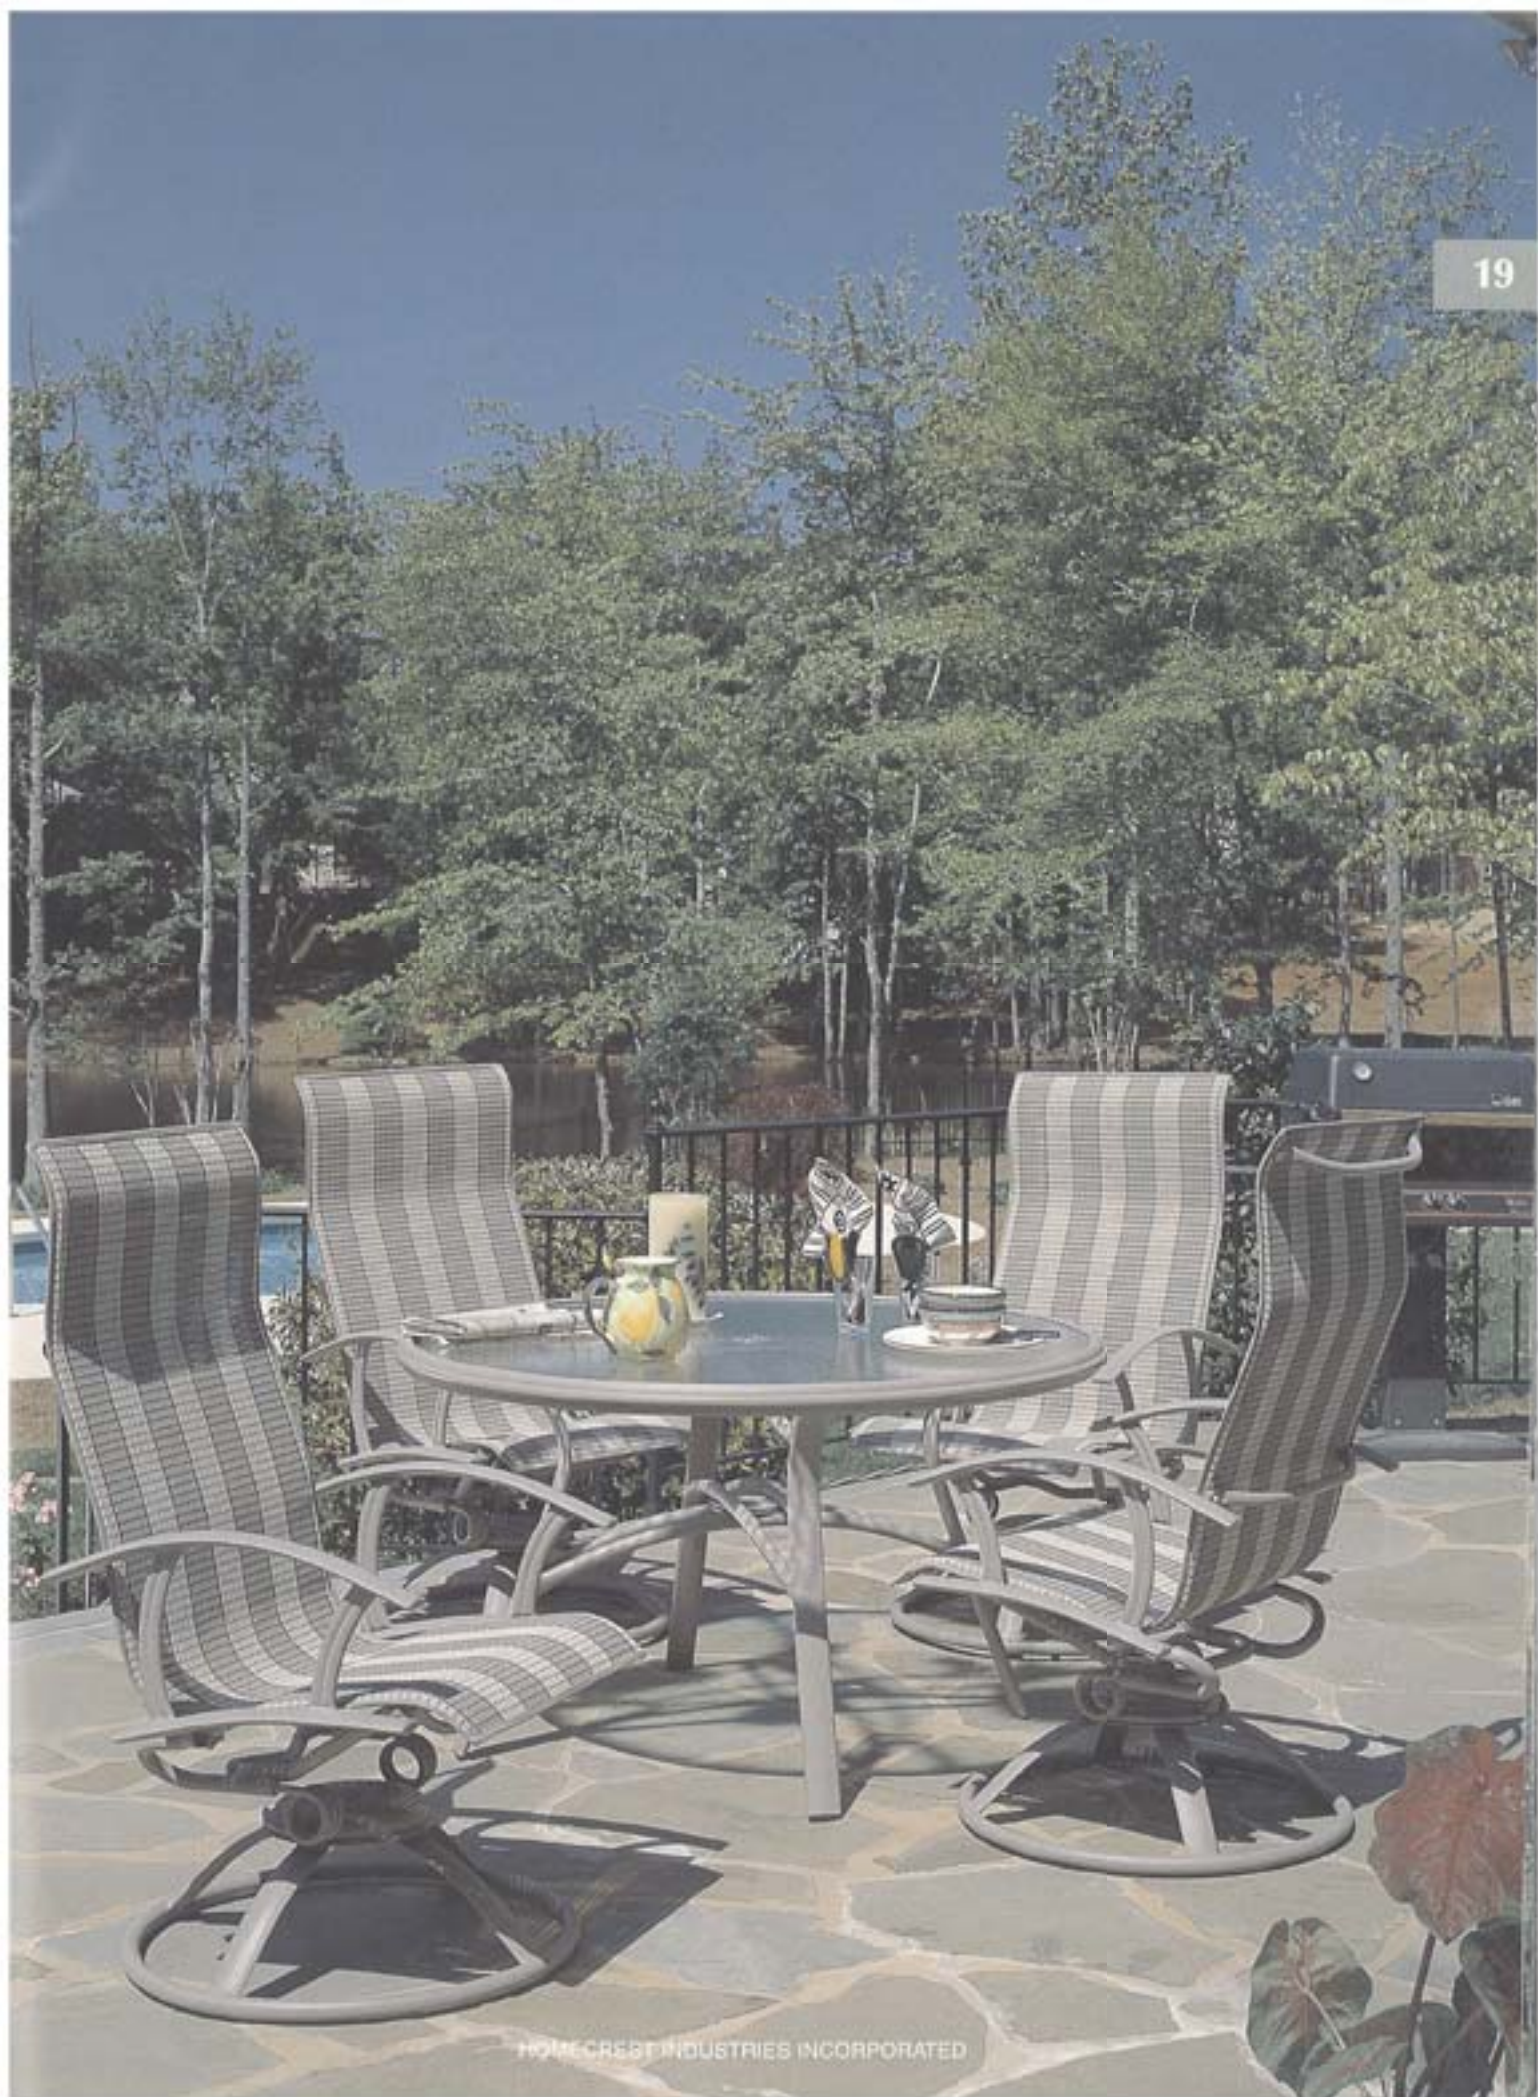

Loveseat Glider EM440  
Without Estate Back 3M440

Self-Adjusting Chaise 3M300

Ottoman 3J120

**NEW** Estate Back Option

NEW

20

High-Back Swivel-Rocker 3M910  
With Estate Back EM910

High-Back Dining Chair 3M479  
With Estate Back EM479