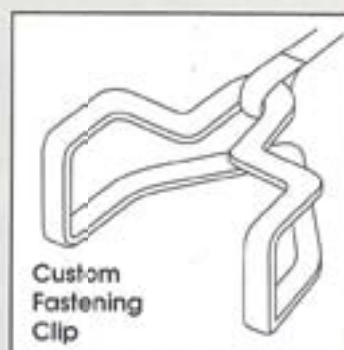

Features

- **Custom Fastening System**
  Custom clips quickly snap over chairs to form a taut canopy, shaped to drain off water. It also removes fast for easy storage.
- **Extremely Strong Fabric**
  Almost twice the strength of 8 gauge vinyl
- **Lightweight**
  Fully six times lighter than 8 gauge vinyl
- **Breathable & Moisture Resistant**
  This is the only cover that lets condensation escape
- **Year 'round Flexibility**
  Will not crack, stiffen or melt from -100°F to 275°F
- **Tear, Abrasion & Puncture Resistant**
  Punctures will not propagate, and can be easily repaired
- **Easily Cleanable**
  Just wipe and rinse. Impervious to all household cleaners including bleach. Always rinse thoroughly
- **Excellent Sun Protection**
  High UV resistance keeps fabrics from fading and degrading
- **Resists Rot & Mildew**
- **Stops Dust, Pollen & Pollution**
- **All Materials are Recyclable**
- **Made in The U.S.A.**

Custom Fastening Clip

Covers are warranted for two years in normal use other than natural disasters such as hurricanes, tornadoes, volcanic eruptions or damage from wild or domestic animals.

Covers Available:

00151 48" Round Table w/Standard Back Chairs (w/hole)	02150 Standard Back Chair
00152 48" Round Table w/Standard Back Chairs (w/o hole)	02250 High-Back Chairs
01151 48" Round Table w/High-Back Chairs (w/hole)	03150 Small Chaise
01152 48" Round Table w/High-Back Chairs (w/o hole)	03250 Large Chaise
00251 63" Oval Table w/Standard Back Chairs (w/hole)	02350 Loveseat Glider
00252 63" Oval Table w/Standard Back Chairs (w/o hole)	02351 High-Back Loveseat Glider
01251 63" Oval Table w/High-Back Chairs (w/hole)	02450 3-Passenger Glider
01252 63" Oval Table w/High-Back Chairs (w/o hole)	04150 Umbrella
00351 76" Rect. Table w/Standard Back Chairs (w/hole)	03420 42" Table Top
00352 76" Rect. Table w/Standard Back Chairs (w/o hole)	03460 48" Table Top
01351 76" Rectangular Table w/High-Back Chairs (w/hole)	03630 63" Table Top
01352 76" Rectangular Table w/High-Back Chairs (w/o hole)	03760 76" Table Top